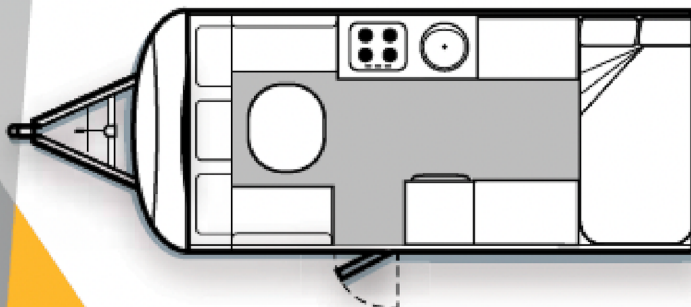

Cruiser Specifications

External Body Length	3930mm
Interior Body Length	3615mm
Total Garage Length	5180mm
Travel Height	1720mm
Interior Height	2440mm
Width	2075mm
Approximate Ball Weight	70kg
Approximate Tare Weight	895kg

*Avan Cruiser & Cruiseline 1
Rear dinette converts to double bed*

Avan Cruiser & Cruiseline 1D - Seats converts to single bed

Avan Cruiser & Cruiseline 3C - Sofa converts to double bed

Avan Cruiser & Cruiseline 2B - Lounge converts to double bed

Avan Cruiser & Cruiseline 4A - Lounge converts to double bed

Avan Cruiser & Cruiseline 3 - Seats converts to double bed

Avan Cruiser & Cruiseline 5 - Kitchen with single beds

Cruiser & Cruiseline Layouts