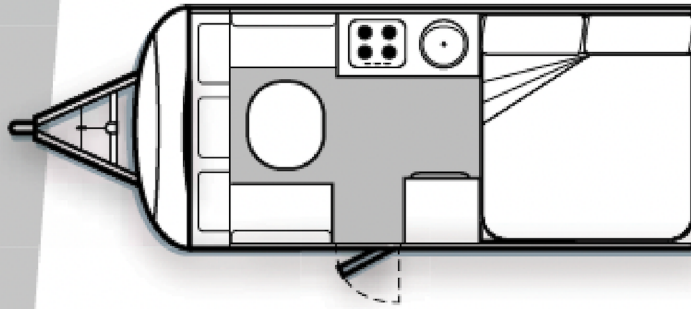

Cruiser Specifications

External Body Length	3930mm
Interior Body Length	3615mm
Total Garage Length	5180mm
Travel Height	1720mm
Interior Height	2440mm
Width	2075mm
Approximate Ball Weight	70kg
Approximate Tare Weight	895kg

*Avan Cruiser & Cruiseline 1
Rear dinette converts to double bed*

Avan Cruiser & Cruiseline 1D - Seats converts to single bed

Avan Cruiser & Cruiseline 3C - Sofa converts to double bed

Avan Cruiser & Cruiseline 2B - Lounge converts to double bed

Avan Cruiser & Cruiseline 4A - Lounge converts to double bed

Avan Cruiser & Cruiseline 3 - Seats converts to double bed

Avan Cruiser & Cruiseline 5 - Kitchen with single beds

Cruiser & Cruiseline Layouts