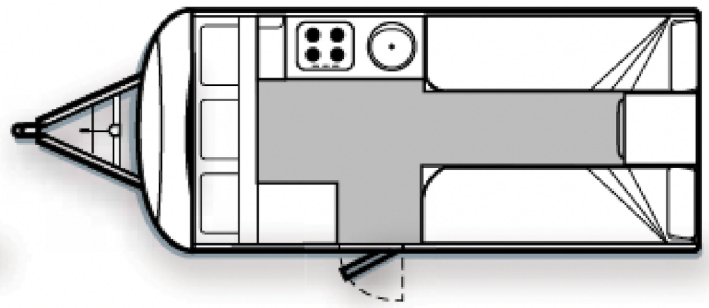

Cruiser Specifications

External Body Length	3930mm
Interior Body Length	3615mm
Total Garage Length	5180mm
Travel Height	1720mm
Interior Height	2440mm
Width	2075mm
Approximate Ball Weight	70kg
Approximate Tare Weight	895kg

*Avan Cruiser & Cruiseline 1
Rear dinette converts to double bed*

Avan Cruiser & Cruiseline 1D - Seats converts to single bed

Avan Cruiser & Cruiseline 3C - Sofa converts to double bed

Avan Cruiser & Cruiseline 2B - Lounge converts to double bed

Avan Cruiser & Cruiseline 4A - Lounge converts to double bed

Avan Cruiser & Cruiseline 3 - Seats converts to double bed

Avan Cruiser & Cruiseline 5 - Kitchen with single beds

Cruiser & Cruiseline Layouts