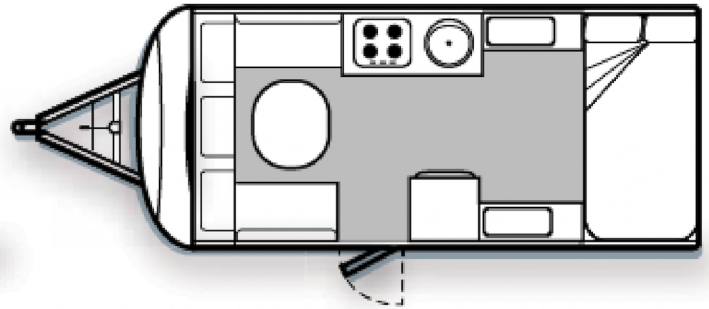

Cruiser Specifications

External Body Length	3930mm
Interior Body Length	3615mm
Total Garage Length	5180mm
Travel Height	1720mm
Interior Height	2440mm
Width	2075mm
Approximate Ball Weight	70kg
Approximate Tare Weight	895kg

*Avan Cruiser & Cruiseline 1
Rear dinette converts to double bed*

Avan Cruiser & Cruiseline 1D - Seats converts to single bed

Avan Cruiser & Cruiseline 3C - Sofa converts to double bed

Avan Cruiser & Cruiseline 2B - Lounge converts to double bed

Avan Cruiser & Cruiseline 4A - Lounge converts to double bed

Avan Cruiser & Cruiseline 3 - Seats converts to double bed

Avan Cruiser & Cruiseline 5 - Kitchen with single beds

Cruiser & Cruiseline Layouts