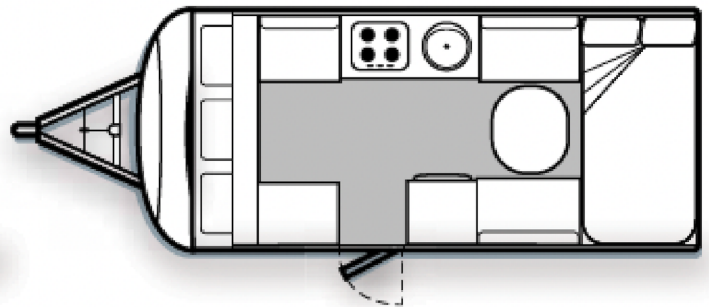

Cruiser Specifications

External Body Length	3930mm
Interior Body Length	3615mm
Total Garage Length	5180mm
Travel Height	1720mm
Interior Height	2440mm
Width	2075mm
Approximate Ball Weight	70kg
Approximate Tare Weight	895kg

*Avan Cruiser & Cruiseline 1
Rear dinette converts to double bed*

Avan Cruiser & Cruiseline 1D - Seats converts to single bed

Avan Cruiser & Cruiseline 3C - Sofa converts to double bed

Avan Cruiser & Cruiseline 2B - Lounge converts to double bed

Avan Cruiser & Cruiseline 4A - Lounge converts to double bed

Avan Cruiser & Cruiseline 3 - Seats converts to double bed

Avan Cruiser & Cruiseline 5 - Kitchen with single beds

Cruiser & Cruiseline Layouts