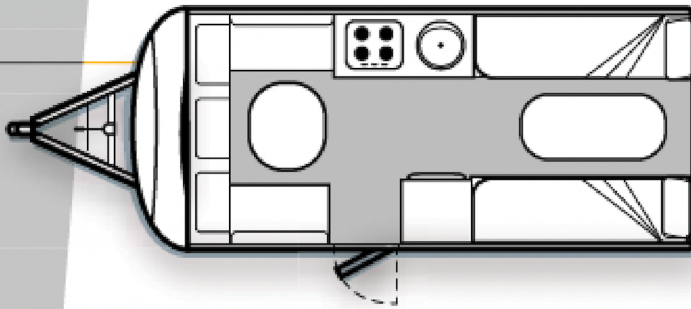

Cruiser Specifications

External Body Length	3930mm
Interior Body Length	3615mm
Total Garage Length	5180mm
Travel Height	1720mm
Interior Height	2440mm
Width	2075mm
Approximate Ball Weight	70kg
Approximate Tare Weight	895kg

*Avan Cruiser & Cruiseline 1
Rear dinette converts to double bed*

Avan Cruiser & Cruiseline 1D - Seats converts to single bed

Avan Cruiser & Cruiseline 3C - Sofa converts to double bed

Avan Cruiser & Cruiseline 2B - Lounge converts to double bed

Avan Cruiser & Cruiseline 4A - Lounge converts to double bed

Avan Cruiser & Cruiseline 3 - Seats converts to double bed

Avan Cruiser & Cruiseline 5 - Kitchen with single beds

Cruiser & Cruiseline Layouts