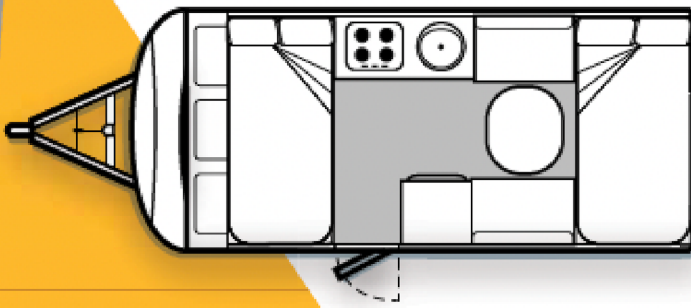

Cruiser Specifications

External Body Length	3930mm
Interior Body Length	3615mm
Total Garage Length	5180mm
Travel Height	1720mm
Interior Height	2440mm
Width	2075mm
Approximate Ball Weight	70kg
Approximate Tare Weight	895kg

*Avan Cruiser & Cruiseline 1
Rear dinette converts to double bed*

Avan Cruiser & Cruiseline 1D - Seats converts to single bed

Avan Cruiser & Cruiseline 3C - Sofa converts to double bed

Avan Cruiser & Cruiseline 2B - Lounge converts to double bed

Avan Cruiser & Cruiseline 4A - Lounge converts to double bed

Avan Cruiser & Cruiseline 3 - Seats converts to double bed

Avan Cruiser & Cruiseline 5 - Kitchen with single beds

Cruiser & Cruiseline Layouts