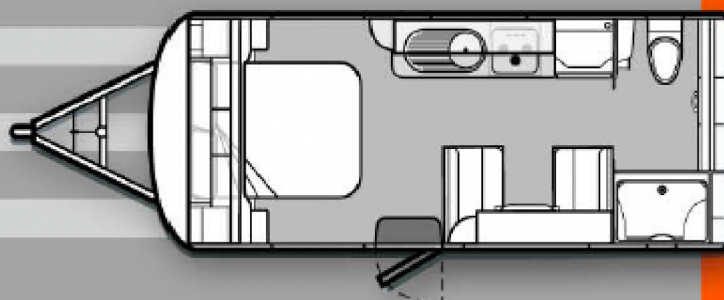

TOURER 556

TECHNICAL SPECIFICATIONS

Golf Tourer 556

Garage Length	7890mm
Travel Height	3000mm
Width	2470mm
Tare Weight	1890kg
Ball Weight	185kg

TOURER 577

TECHNICAL SPECIFICATIONS

Golf Tourer 577

Garage Length	8150mm
Travel Height	3000mm
Width	2470mm
Tare Weight	1980kg
Ball Weight	170kg

TOURER 607

TECHNICAL SPECIFICATIONS

Golf Tourer 607

Garage Length	8870mm
Travel Height	3000mm
Width	2470mm
Tare Weight	2165kg
Ball Weight	180kg

TOURER 650

TECHNICAL SPECIFICATIONS

Golf Tourer 650

Garage Length	8870mm
Travel Height	3000mm
Width	2470mm
Tare Weight	2255kg
Ball Weight	160kg

Get out and experience life with Golf Caravans

TOURER Range

TOURER 650-3

TECHNICAL SPECIFICATIONS

Golf Tourer 650 - 3 Slide Out

Garage Length	8870mm
Travel Height	3000mm
Width	2470mm
Tare Weight	2255kg
Ball Weight	180kg