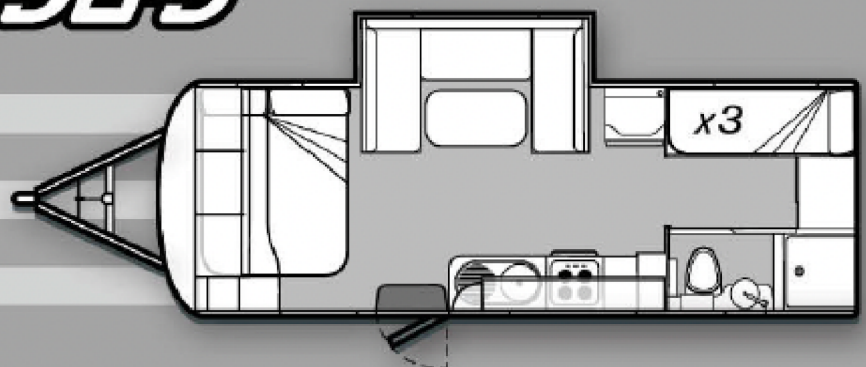

Get out and experience life with Golf Caravans

TOURER Range

TOURER 650-3

TECHNICAL SPECIFICATIONS

Golf Tourer 650 - 3 Slide Out

Garage Length	8870mm
Travel Height	3000mm
Width	2470mm
Tare Weight	2255kg
Ball Weight	180kg