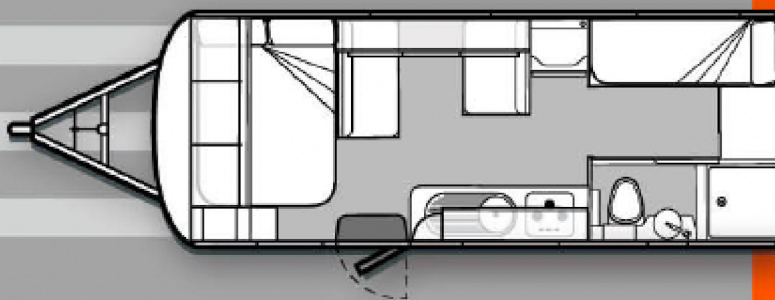

TOURER 556

TECHNICAL SPECIFICATIONS

Golf Tourer 556

Garage Length	7890mm
Travel Height	3000mm
Width	2470mm
Tare Weight	1890kg
Ball Weight	185kg

TOURER 577

TECHNICAL SPECIFICATIONS

Golf Tourer 577

Garage Length	8150mm
Travel Height	3000mm
Width	2470mm
Tare Weight	1980kg
Ball Weight	170kg

TOURER 607

TECHNICAL SPECIFICATIONS

Golf Tourer 607

Garage Length	8870mm
Travel Height	3000mm
Width	2470mm
Tare Weight	2165kg
Ball Weight	180kg

TOURER 650

TECHNICAL SPECIFICATIONS

Golf Tourer 650

Garage Length	8870mm
Travel Height	3000mm
Width	2470mm
Tare Weight	2255kg
Ball Weight	160kg

Get out and experience life with Golf Caravans

TOURER Range

TOURER 650-3

TECHNICAL SPECIFICATIONS

Golf Tourer 650 - 3 Slide Out

Garage Length	8870mm
Travel Height	3000mm
Width	2470mm
Tare Weight	2255kg
Ball Weight	180kg