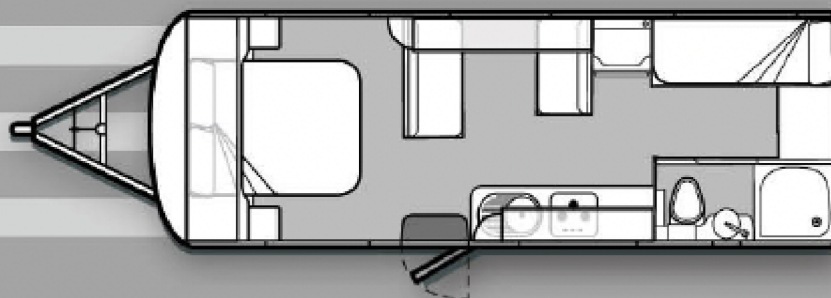

TOURER 556

TECHNICAL SPECIFICATIONS

Golf Tourer 556

Garage Length	7890mm
Travel Height	3000mm
Width	2470mm
Tare Weight	1890kg
Ball Weight	185kg

TOURER 577

TECHNICAL SPECIFICATIONS

Golf Tourer 577

Garage Length	8150mm
Travel Height	3000mm
Width	2470mm
Tare Weight	1980kg
Ball Weight	170kg

TOURER 607

TECHNICAL SPECIFICATIONS

Golf Tourer 607

Garage Length	8870mm
Travel Height	3000mm
Width	2470mm
Tare Weight	2165kg
Ball Weight	180kg

TOURER 650

TECHNICAL SPECIFICATIONS

Golf Tourer 650

Garage Length	8870mm
Travel Height	3000mm
Width	2470mm
Tare Weight	2255kg
Ball Weight	160kg

Get out and experience life with Golf Caravans

TOURER Range

TOURER 650-3

TECHNICAL SPECIFICATIONS

Golf Tourer 650 - 3 Slide Out

Garage Length	8870mm
Travel Height	3000mm
Width	2470mm
Tare Weight	2255kg
Ball Weight	180kg