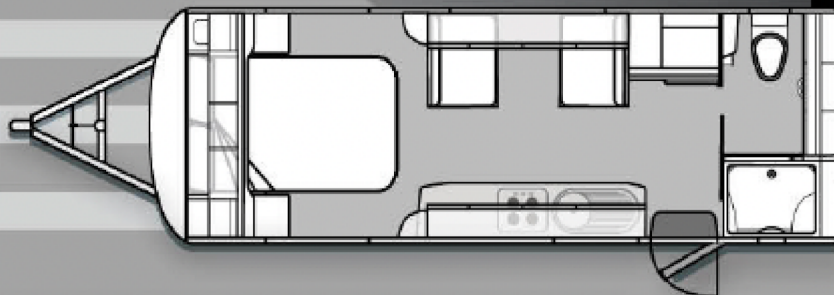

TOURER 556

TECHNICAL SPECIFICATIONS

Golf Tourer 556

Garage Length	7890mm
Travel Height	3000mm
Width	2470mm
Tare Weight	1890kg
Ball Weight	185kg

TOURER 577

TECHNICAL SPECIFICATIONS

Golf Tourer 577

Garage Length	8150mm
Travel Height	3000mm
Width	2470mm
Tare Weight	1980kg
Ball Weight	170kg

TOURER 607

TECHNICAL SPECIFICATIONS

Golf Tourer 607

Garage Length	8870mm
Travel Height	3000mm
Width	2470mm
Tare Weight	2165kg
Ball Weight	180kg

TOURER 650

TECHNICAL SPECIFICATIONS

Golf Tourer 650

Garage Length	8870mm
Travel Height	3000mm
Width	2470mm
Tare Weight	2255kg
Ball Weight	160kg

Get out and experience life with Golf Caravans

TOURER Range

TOURER 650-3

TECHNICAL SPECIFICATIONS

Golf Tourer 650 - 3 Slide Out

Garage Length	8870mm
Travel Height	3000mm
Width	2470mm
Tare Weight	2255kg
Ball Weight	180kg