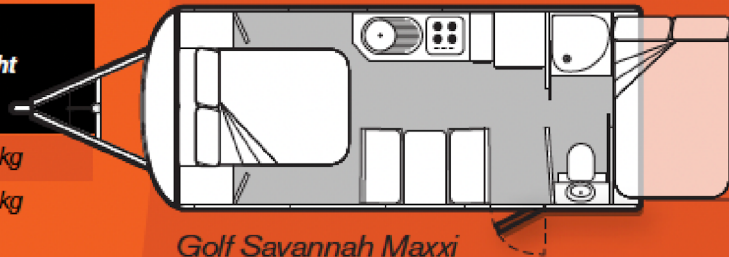

Golf Savannah Maxi 573 Pop Top/Hard Top

Golf Savannah Maxi 584-1 Hard Top Specifications

Exterior Body Length	Garage Length	Travel Height	Interior Height	Width (Awning)*	Ball Weight	Tare Weight

H/T	5860mm	7600mm	3000mm	1960mm	2490mm	-kg	-kg

*Includes awning width