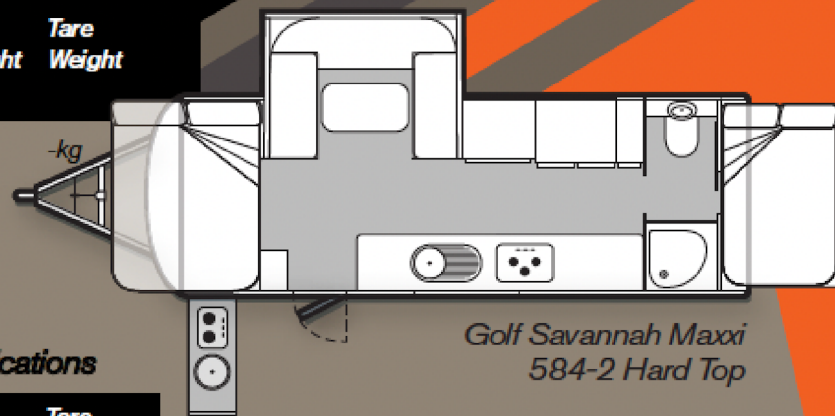

Golf Savannah Maxi 584-2 Hard Top

Golf Maxi 627 Pop Top/Hard Top Specifications

Exterior Body Length	Garage Length	Travel Height	Interior Height	Width (Awning)*	Ball Weight	Tare Weight

P/T	6030mm	7350mm	2650mm	2040mm	2415mm	110kg	1795kg
H/T	6030mm	7350mm	3000mm	1945mm	2490mm	140kg	1795kg

*Includes awning width