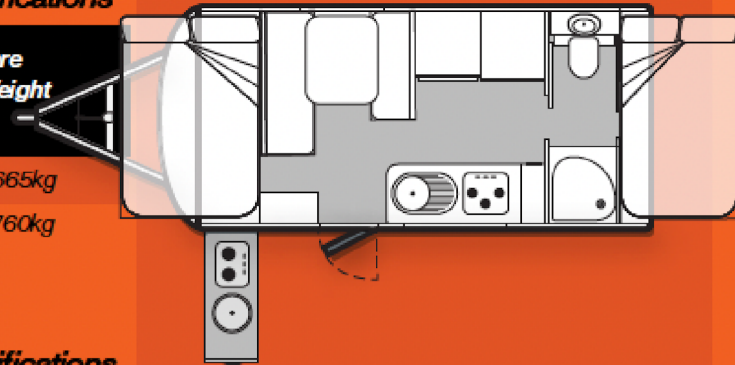

Golf Savannah Maxxi 501-1 Pop Top/Hard Top