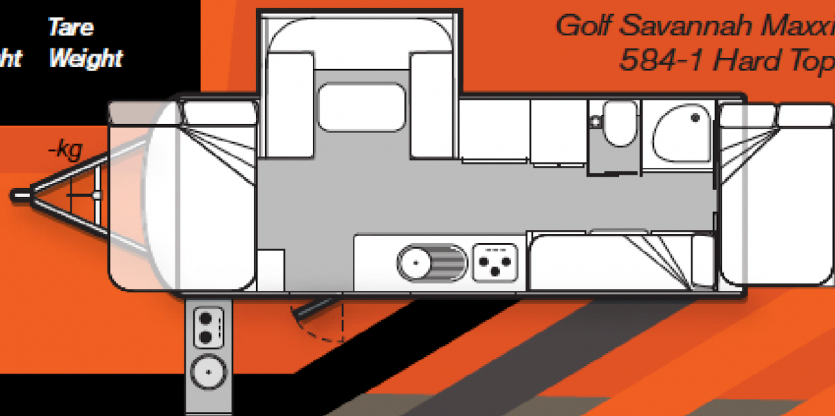

Golf Savannah Maxi 584-1 Hard Top

Golf Savannah Maxi 584-2 Hard Top Specifications

Exterior Body Length	Garage Length	Travel Height	Interior Height	Width (Awning)*	Ball Weight	Tare Weight

H/T	5860mm	7600mm	3000mm	1960mm	2490mm	-kg	-kg

*Includes awning width