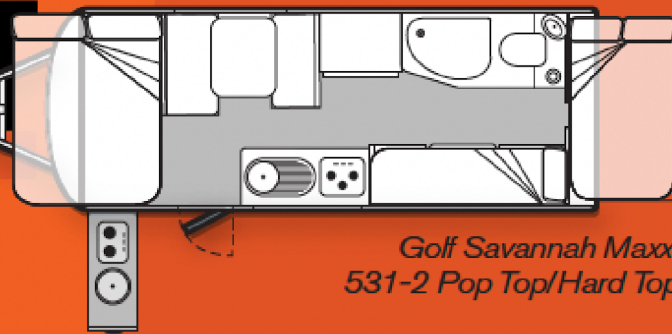

Get out and experience life with golf caravans

Golf Savannah Maxi 531-2 Pop Top/Hard Top Specifications

Exterior Body Length	Garage Length	Travel Height	Interior Height	Width (Awning)*	Ball Weight	Tare Weight

P/T	5340mm	7100mm	2650mm	2040mm	2415mm	190kg	1980kg
H/T	5340mm	7100mm	3000mm	1945mm	2490mm	190kg	1980kg

*Includes awning width

Golf Savannah Maxi 531-2 Pop Top/Hard Top

Golf Savannah Maxi 573 Pop Top/Hard Top Specifications

Exterior Body Length	Garage Length	Travel Height	Interior Height	Width (Awning)*	Ball Weight	Tare Weight

P/T	5730mm	7050mm	2650mm	2040mm	2415mm	110kg	1795kg
H/T	5730mm	7050mm	3000mm	1945mm	2490mm	110kg	1795kg

*Includes awning width