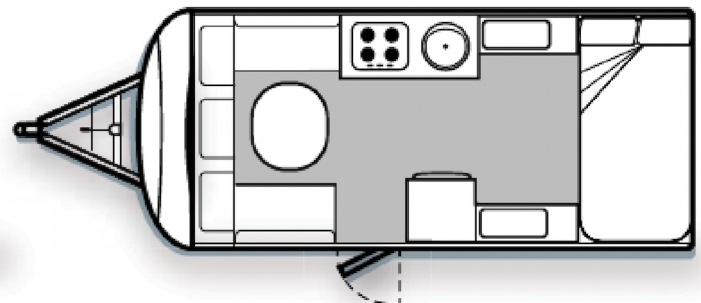

Cruiseline Specifications

External Body Length	4440mm
Interior Body Length	3615mm
Total Garage Length	5765mm
Travel Height	1720mm
Interior Height	2440mm
Width	2075mm
Approximate Ball Weight	100kg
Approximate Tare Weight	940kg

Allow approximately 30kg extra for adventure pack options

Cruiser & Cruiseline Layouts

Avan Cruiser & Cruiseline 1
Rear dinette converts to double bed

Avan Cruiser & Cruiseline 1D - Seats converts to single bed

Avan Cruiser & Cruiseline 3C - Sofa converts to double bed

Avan Cruiser & Cruiseline 2B - Lounge converts to double bed

Avan Cruiser & Cruiseline 4A - Lounge converts to double bed

Avan Cruiser & Cruiseline 3 - Seats converts to double bed