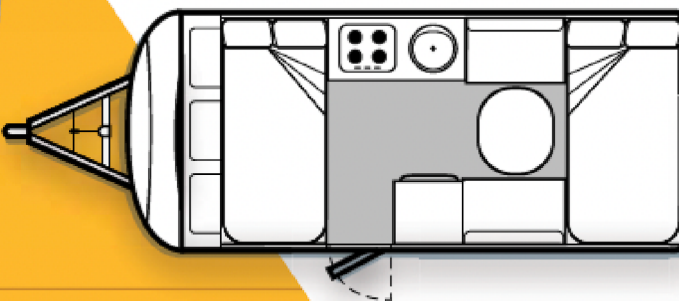

Cruiseline Specifications

External Body Length	4440mm
Interior Body Length	3615mm
Total Garage Length	5765mm
Travel Height	1720mm
Interior Height	2440mm
Width	2075mm
Approximate Ball Weight	100kg
Approximate Tare Weight	940kg

Allow approximately 30kg extra for adventure pack options

Cruiser & Cruiseline Layouts

Avan Cruiser & Cruiseline 1
Rear dinette converts to double bed

Avan Cruiser & Cruiseline 1D - Seats converts to single bed

Avan Cruiser & Cruiseline 3C - Sofa converts to double bed

Avan Cruiser & Cruiseline 2B - Lounge converts to double bed

Avan Cruiser & Cruiseline 4A - Lounge converts to double bed

Avan Cruiser & Cruiseline 3 - Seats converts to double bed