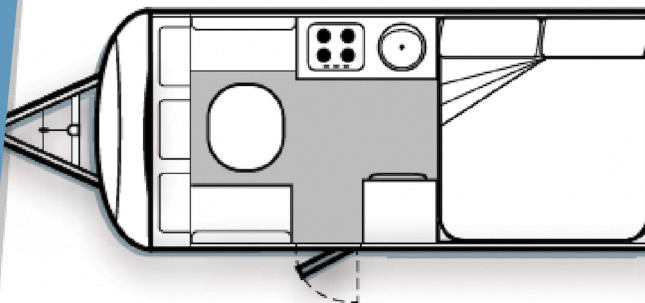

Cruiseline Specifications

External Body Length	4440mm
Interior Body Length	3615mm
Total Garage Length	5765mm
Travel Height	1720mm
Interior Height	2440mm
Width	2075mm
Approximate Ball Weight	100kg
Approximate Tare Weight	940kg

Allow approximately 30kg extra for adventure pack options

Cruiser & Cruiseline Layouts

Avan Cruiser & Cruiseline 1
Rear dinette converts to double bed

Avan Cruiser & Cruiseline 1D - Seats converts to single bed

Avan Cruiser & Cruiseline 3C - Sofa converts to double bed

Avan Cruiser & Cruiseline 2B - Lounge converts to double bed

Avan Cruiser & Cruiseline 4A - Lounge converts to double bed

Avan Cruiser & Cruiseline 3 - Seats converts to double bed