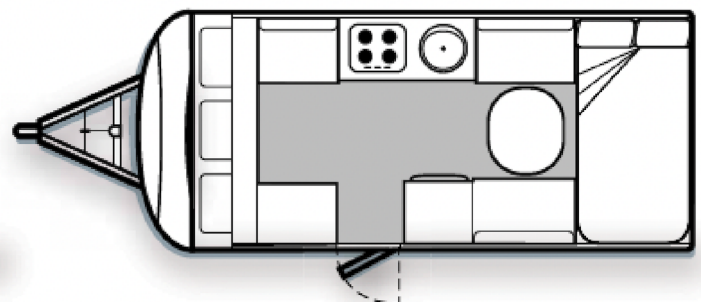

Cruiseline Specifications

External Body Length	4440mm
Interior Body Length	3615mm
Total Garage Length	5765mm
Travel Height	1720mm
Interior Height	2440mm
Width	2075mm
Approximate Ball Weight	100kg
Approximate Tare Weight	940kg

Allow approximately 30kg extra for adventure pack options

Cruiser & Cruiseline Layouts

Avan Cruiser & Cruiseline 1
Rear dinette converts to double bed

Avan Cruiser & Cruiseline 1D - Seats converts to single bed

Avan Cruiser & Cruiseline 3C - Sofa converts to double bed

Avan Cruiser & Cruiseline 2B - Lounge converts to double bed

Avan Cruiser & Cruiseline 4A - Lounge converts to double bed

Avan Cruiser & Cruiseline 3 - Seats converts to double bed