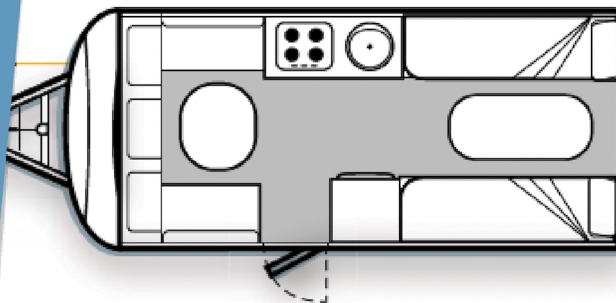

Cruiseline Specifications

External Body Length	4440mm
Interior Body Length	3615mm
Total Garage Length	5765mm
Travel Height	1720mm
Interior Height	2440mm
Width	2075mm
Approximate Ball Weight	100kg
Approximate Tare Weight	940kg

Allow approximately 30kg extra for adventure pack options

Cruiser & Cruiseline Layouts

Avan Cruiser & Cruiseline 1
Rear dinette converts to double bed

Avan Cruiser & Cruiseline 1D - Seats converts to single bed

Avan Cruiser & Cruiseline 3C - Sofa converts to double bed

Avan Cruiser & Cruiseline 2B - Lounge converts to double bed

Avan Cruiser & Cruiseline 4A - Lounge converts to double bed

Avan Cruiser & Cruiseline 3 - Seats converts to double bed