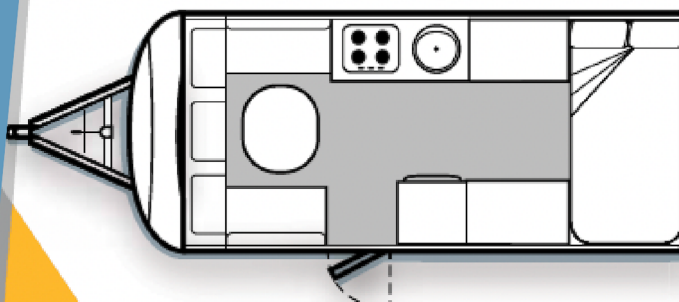

Cruiseline Specifications

External Body Length	4440mm
Interior Body Length	3615mm
Total Garage Length	5765mm
Travel Height	1720mm
Interior Height	2440mm
Width	2075mm
Approximate Ball Weight	100kg
Approximate Tare Weight	940kg

Allow approximately 30kg extra for adventure pack options

Cruiser & Cruiseline Layouts

Avan Cruiser & Cruiseline 1
Rear dinette converts to double bed

Avan Cruiser & Cruiseline 1D - Seats converts to single bed

Avan Cruiser & Cruiseline 3C - Sofa converts to double bed

Avan Cruiser & Cruiseline 2B - Lounge converts to double bed

Avan Cruiser & Cruiseline 4A - Lounge converts to double bed

Avan Cruiser & Cruiseline 3 - Seats converts to double bed