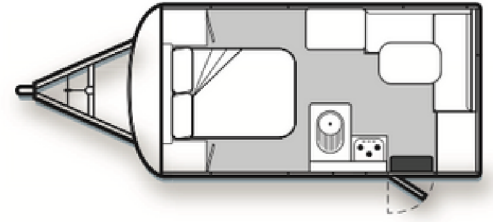

*200mm travel height allowance to the existing travel height of vans with the 'Adventure Pack' option.

Aspire 587 - 1

AVAN ASPIRE LAYOUTS

Aspire 402

Aspire 470

Aspire 484

Aspire 484 - 2

Aspire 499