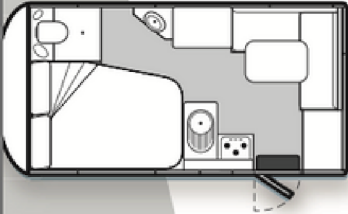

*200mm travel height allowance to the existing travel height of vans with the 'Adventure Pack' option.

Aspire 587 - 1

AVAN ASPIRE LAYOUTS

Aspire 402

Aspire 470

Aspire 484

Aspire 484 - 2

Aspire 499