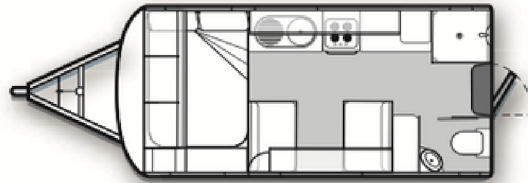

*200mm travel height allowance to the existing travel height of vans with the 'Adventure Pack' option.

Aspire 587 - 1

AVAN ASPIRE LAYOUTS

Aspire 402

Aspire 470

Aspire 484

Aspire 484 - 2

Aspire 499