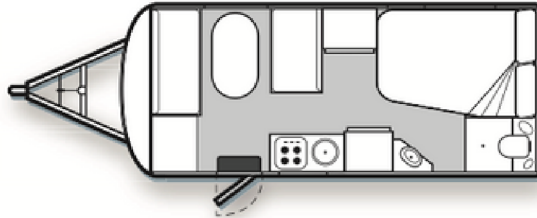

*200mm travel height allowance to the existing travel height of vans with the 'Adventure Pack' option.

Aspire 587 - 1

AVAN ASPIRE LAYOUTS

Aspire 402

Aspire 470

Aspire 484

Aspire 484 - 2

Aspire 499