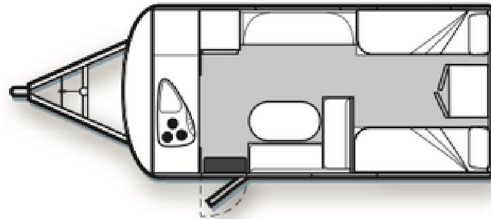

Aspire 525 Single Bed