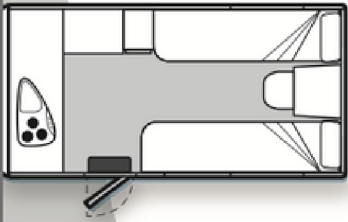

AVAN ASPIRE LAYOUTS

Aspire 402