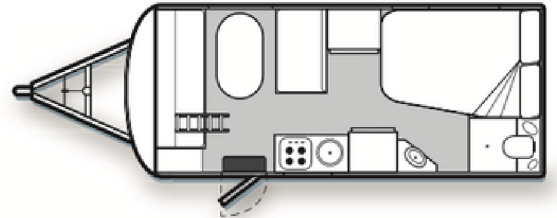

Aspire 499 Bunk