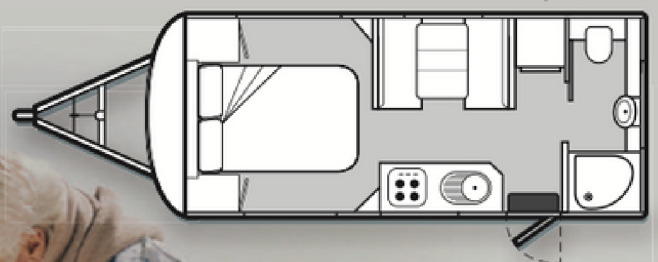

*200mm travel height allowance to the existing travel height of vans with the 'Adventure Pack' option.

Aspire 587 - 1