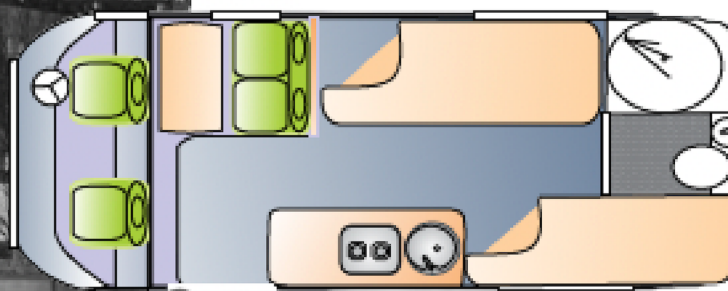

APPLAUSE SPECIFICATIONS

	APPLAUSE 500	APPLAUSE 600
External Body Length	5980mm	6400mm
Travel Height	2470mm	2470mm
Width	2500mm	2500mm
Kerb Mass	2915kg	2940kg
GVM	4005kg	4005kg

APPLAUSE 600

APPLAUSE 500