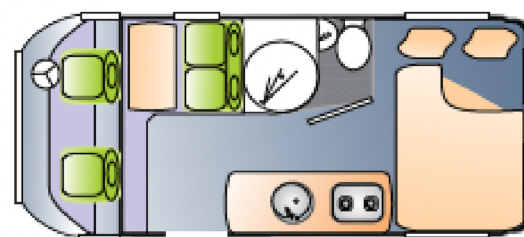

APPLAUSE SPECIFICATIONS

	APPLAUSE 500	APPLAUSE 600
External Body Length	5980mm	6400mm
Travel Height	2470mm	2470mm
Width	2500mm	2500mm
Kerb Mass	2915kg	2940kg
GVM	4005kg	4005kg

APPLAUSE 600

APPLAUSE 500