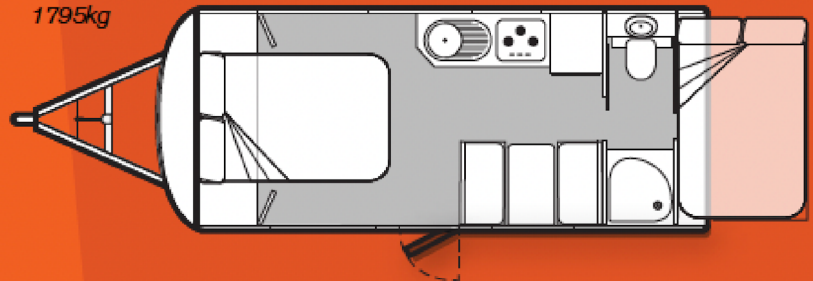

*Includes awning width

Golf Maxxi 531-1 Pop Top/Hard Top

Get out and experience life with golf caravans

Golf Maxi 531-2 Pop Top/Hard Top Specifications

Exterior Body Length	Garage Length	Travel Height	Interior Height	Width (Awning)*	Ball Weight	Tare Weight
----------------------	---------------	---------------	-----------------	-----------------	-------------	-------------

P/T 5340mm 7100mm 2650mm 2040mm 2415mm 200kg 1980kg

H/T 5340mm 7100mm 3000mm 1945mm 2415mm 200kg 1980kg

*Includes awning width

*Golf Maxi 531-2
Pop Top/Hard Top*

Golf Maxi 573 Pop Top/Hard Top Specifications

Exterior Body Length	Garage Length	Travel Height	Interior Height	Width (Awning)*	Ball Weight	Tare Weight
----------------------	---------------	---------------	-----------------	-----------------	-------------	-------------

P/T 5730mm 7050mm 2650mm 2040mm 2415mm 110kg 1795kg

H/T 5430mm 7050mm 3000mm 1945mm 2415mm 110kg 1795kg

*Includes awning width

*Golf Maxi 573
Pop Top/Hard Top*

Golf Maxi 584 Hard Top Specifications

Exterior Body Length	Garage Length	Travel Height	Interior Height	Width (Awning)*	Ball Weight	Tare Weight
----------------------	---------------	---------------	-----------------	-----------------	-------------	-------------